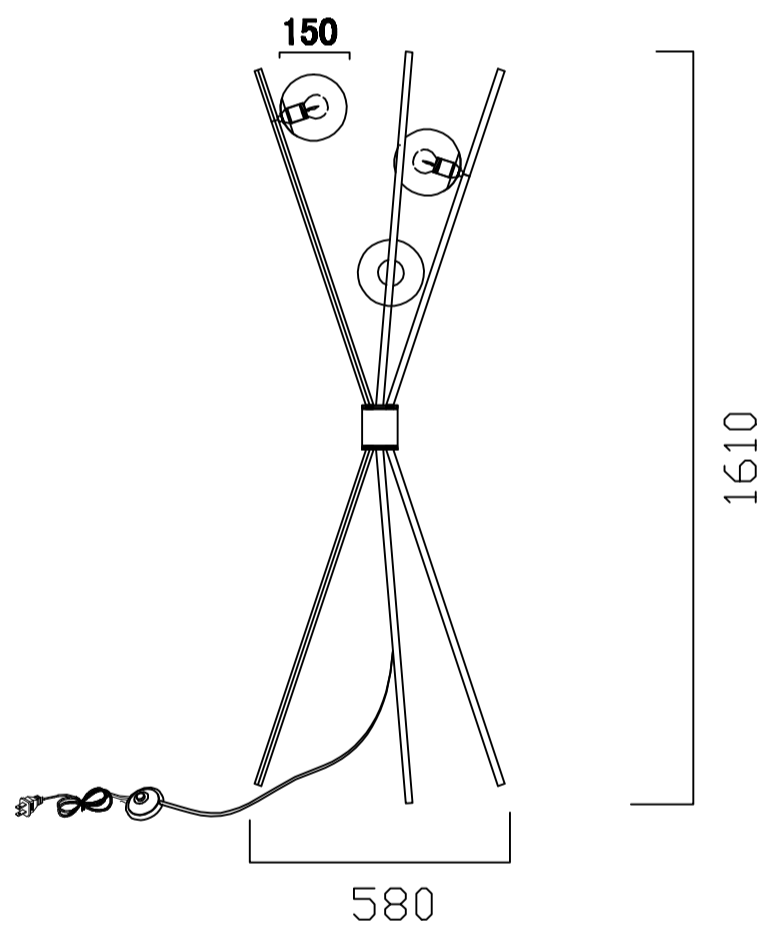

CEILING PAN SIZE:

FIXTURE SIZE:

ENGLISH

Specification of Installation

- In order to ensure safety use, please notice the following items:
- Read and understand the whole Specification.
 - Suitable for the use of 220~240V and 50~60Hz.
 - Please wear gloves as installment and avoid rot on the surface of plating.
 - Must be installed on the fixed places and be checked annually.
 - Please turn off the lighting source by soft cloth as cleaning prohibited to use of rotted detergent.
 - Please connect with the local sales service center when there are any abnormality.

MEDEA PT3 WHITE