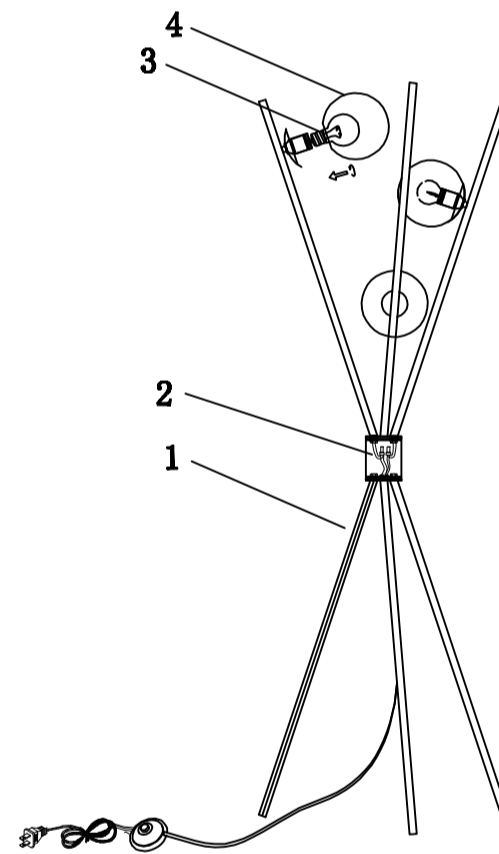

CEILING PAN SIZE:

FIXTURE SIZE:

ENGLISH

Specification of Installation

- In order to ensure safety use, please notice the following items:
- Read and understand the whole Specification.
 - Suitable for the use of 220~240V and 50~60Hz.
 - Please wear gloves as installment and avoid rot on the surface of plating.
 - Must be installed on the fixed places and be checked annually.
 - Please turn off the lighting source by soft cloth as cleaning prohibited to use of rotted detergent.
 - Please connect with the local sales service center when there are any abnormality.

MEDEA PT3 WHITE