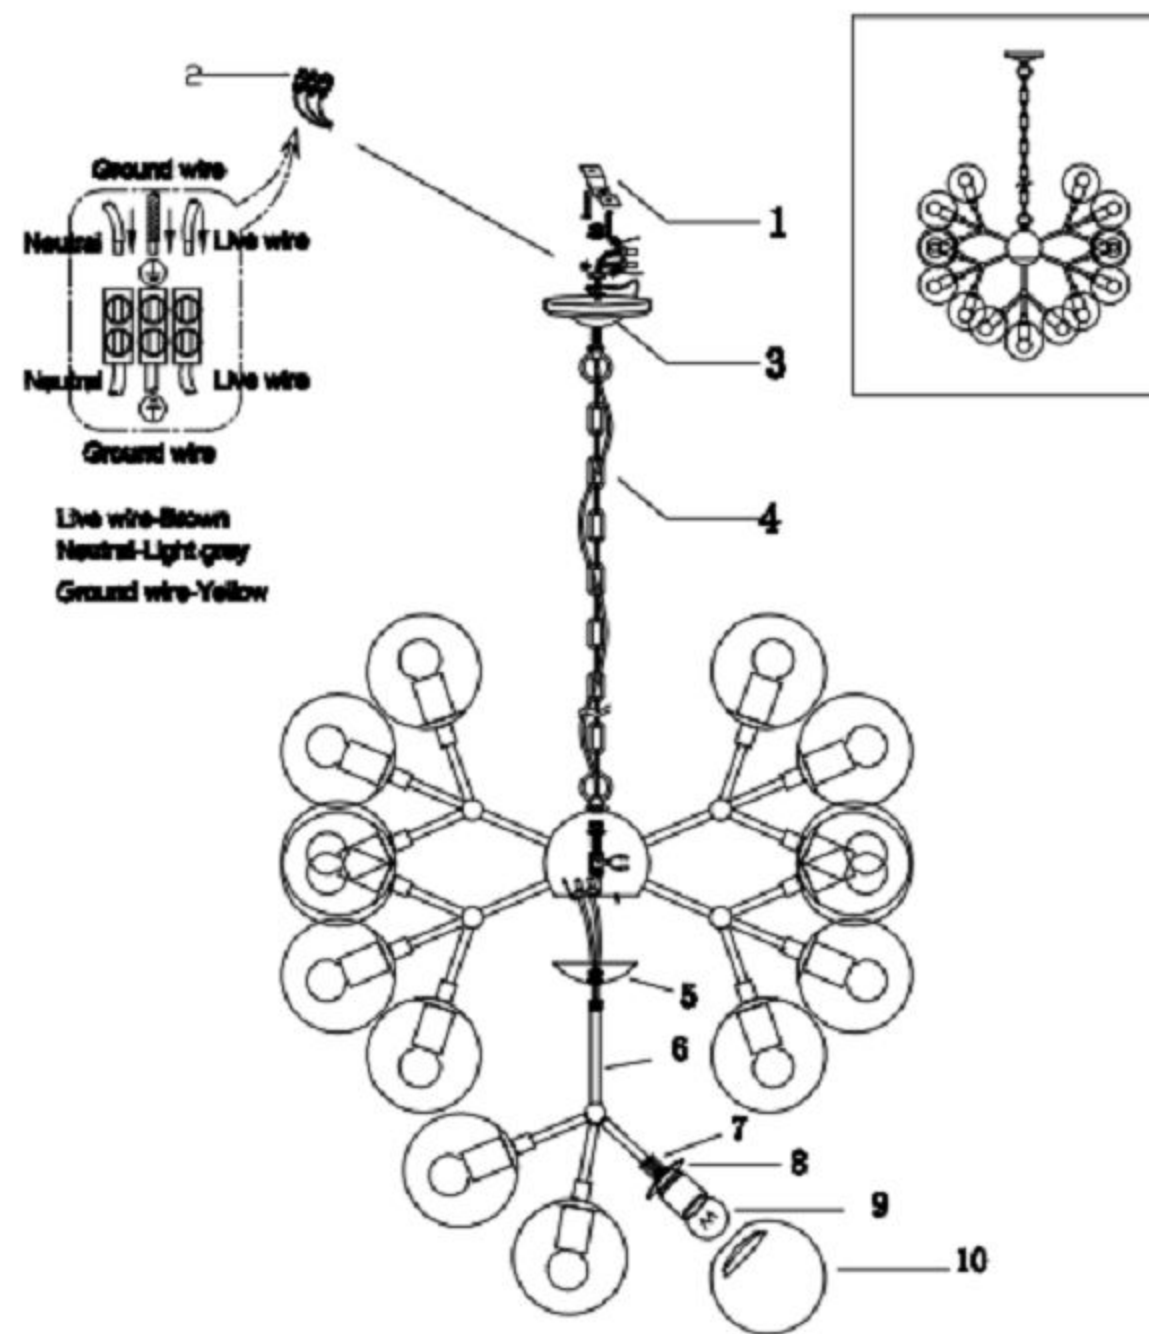

CEILING PAN SIZE:

FIXTURE SIZE:

ENGLISH

Specification of Installation

- In order to ensure safety use, please notice the following items:
- Read and understand the whole Specification.
 - Suitable for the use of 220-240V and 50-60Hz.
 - Please wear gloves at installation and avoid rot on the surface of plating.
 - Must be installed on the fixed places and be checked annually.
 - Please turn off the lighting source by soft cloth as cleaning prohibited to use of rotted detergent.
 - Please connect with the local sales service center when there are any abnormality.

MEDEA SP30