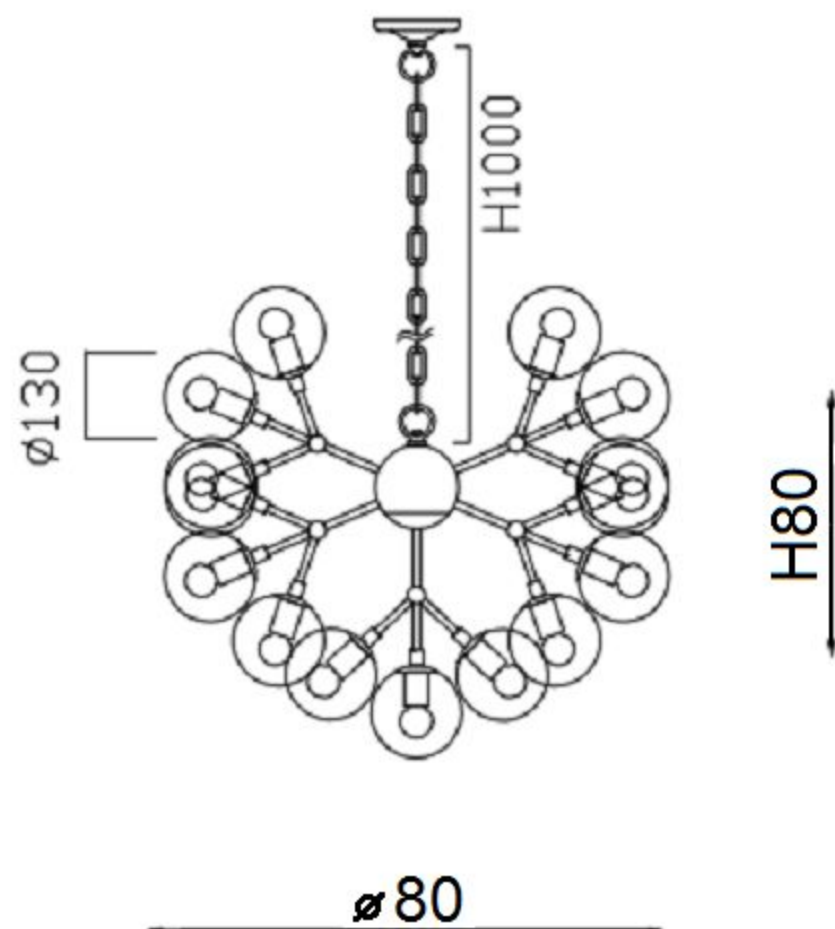

CEILING PAN SIZE:

FIXTURE SIZE:

ENGLISH

Specification of Installation

- In order to ensure safety use, please notice the following items:
- Read and understand the whole Specification.
 - Suitable for the use of 220-240V and 50-60Hz.
 - Please wear gloves at installation and avoid rot on the surface of plating.
 - Must be installed on the fixed places and be checked annually.
 - Please turn off the lighting source by soft cloth as cleaning prohibited to use of rotted detergent.
 - Please connect with the local sales service center when there are any abnormality.

MEDEA SP30