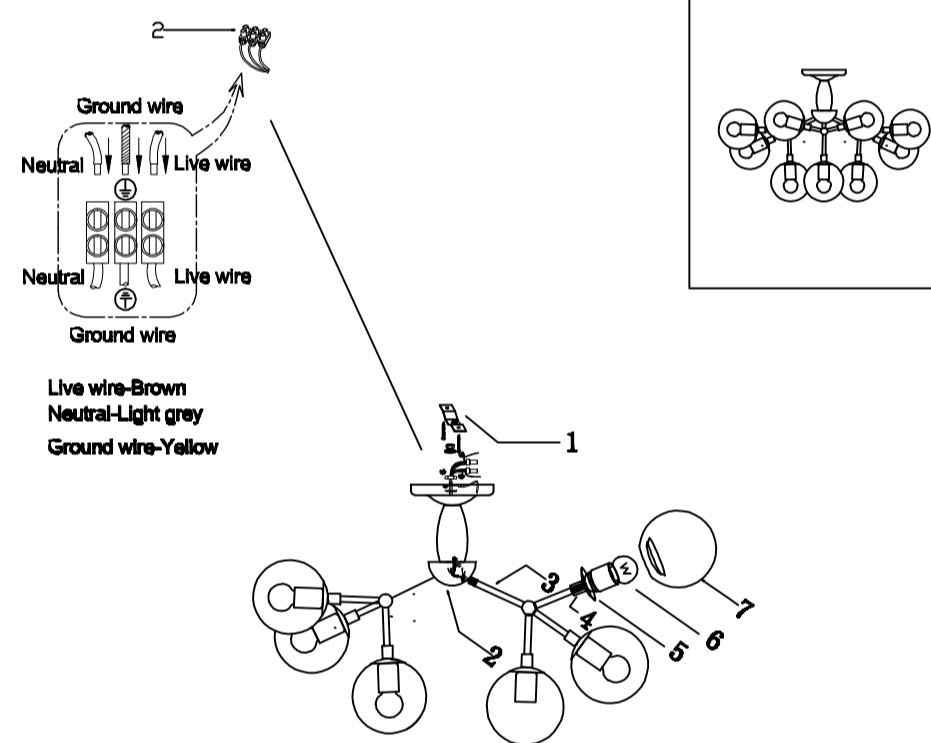

CEILING PAN SIZE:

FIXTURE SIZE:

ENGLISH

Specification of installation

In order to ensure safety use, please notice the following items:

- Read and understand the whole Specification.
- Suitable for the use of 220-240V and 50-60Hz.
- Please wear gloves as installation and avoid rot on the surface of plating.
- Must be installed on the fixed places and be checked annually.
- Please turn off the lighting source by soft cloth as cleaning prohibited to use of rotted detergent.
- Please connect with the local sales service center when there are any abnormality.

MEDEA PL9 CHROME