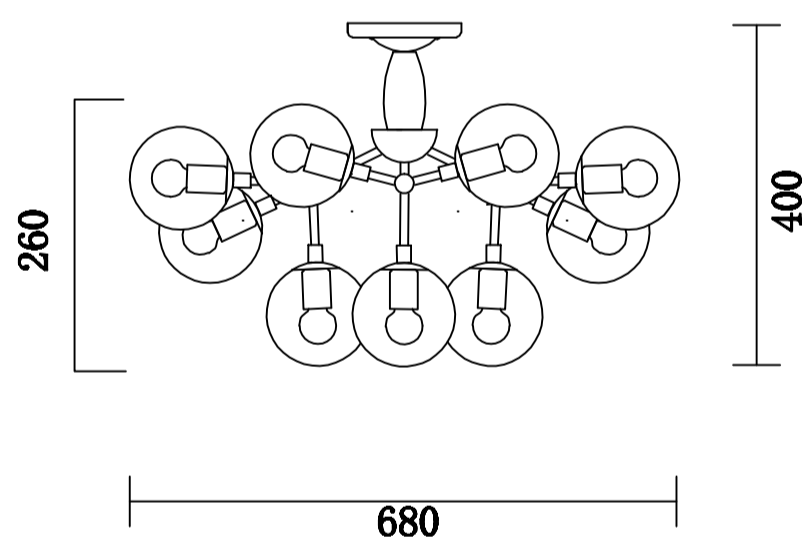

CEILING PAN SIZE:

FIXTURE SIZE:

ENGLISH

Specification of installation

In order to ensure safety use, please notice the following items:

- Read and understand the whole Specification.
- Suitable for the use of 220-240V and 50-60Hz.
- Please wear gloves as installation and avoid rot on the surface of plating.
- Must be installed on the fixed places and be checked annually.
- Please turn off the lighting source by soft cloth as cleaning prohibited to use of rotted detergent.
- Please connect with the local sales service center when there are any abnormality.

MEDEA PL9 CHROME