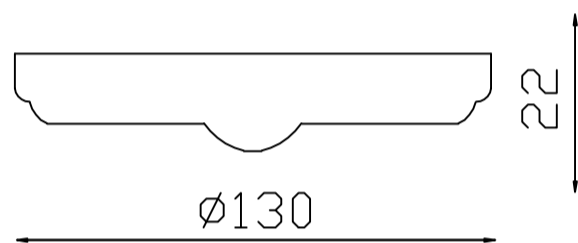

CEILING PAN SIZE:

FIXTURE SIZE:

ENGLISH

Specification of installation

In order to ensure safety use, please notice the following items:

- Read and understand the whole Specification.
- Suitable for the use of 220-240V and 50-60Hz.
- Please wear gloves as installation and avoid rot on the surface of plating.
- Must be installed on the fixed places and be checked annually.
- Please turn off the lighting source by soft cloth as cleaning prohibited to use of rotted detergent.
- Please connect with the local sales service center when there are any abnormality.